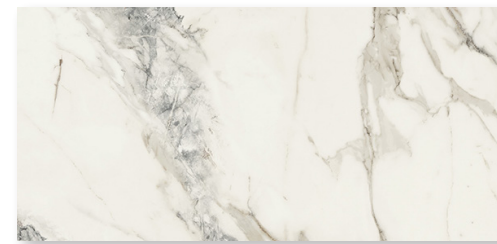

AGELESS

Fourtune | 32"x32"

Riverside | 24"x48"

Tile
Of
Italy

MALINE TILE
ELEVATE YOUR SHOWROOM

malinetile.com

AGELESS

PORCELAIN TILE

Boulevard

Fortune

Riverside

Victoria

Packing Information

Size	Finish	Thickness	SF per Box	SF per Pallet	Pieces per Box
24"x48"	Matte	9 MM	15.50003	418.50084	3
32"x32"	Matte	9 MM	13.77781	551.1122	2
2"x2" Mosaic	Matte	9 MM	N/A	N/A	N/A
47"x110" <i>Victoria Only</i>	Matte	7 MM	35.95146	718.1681	1