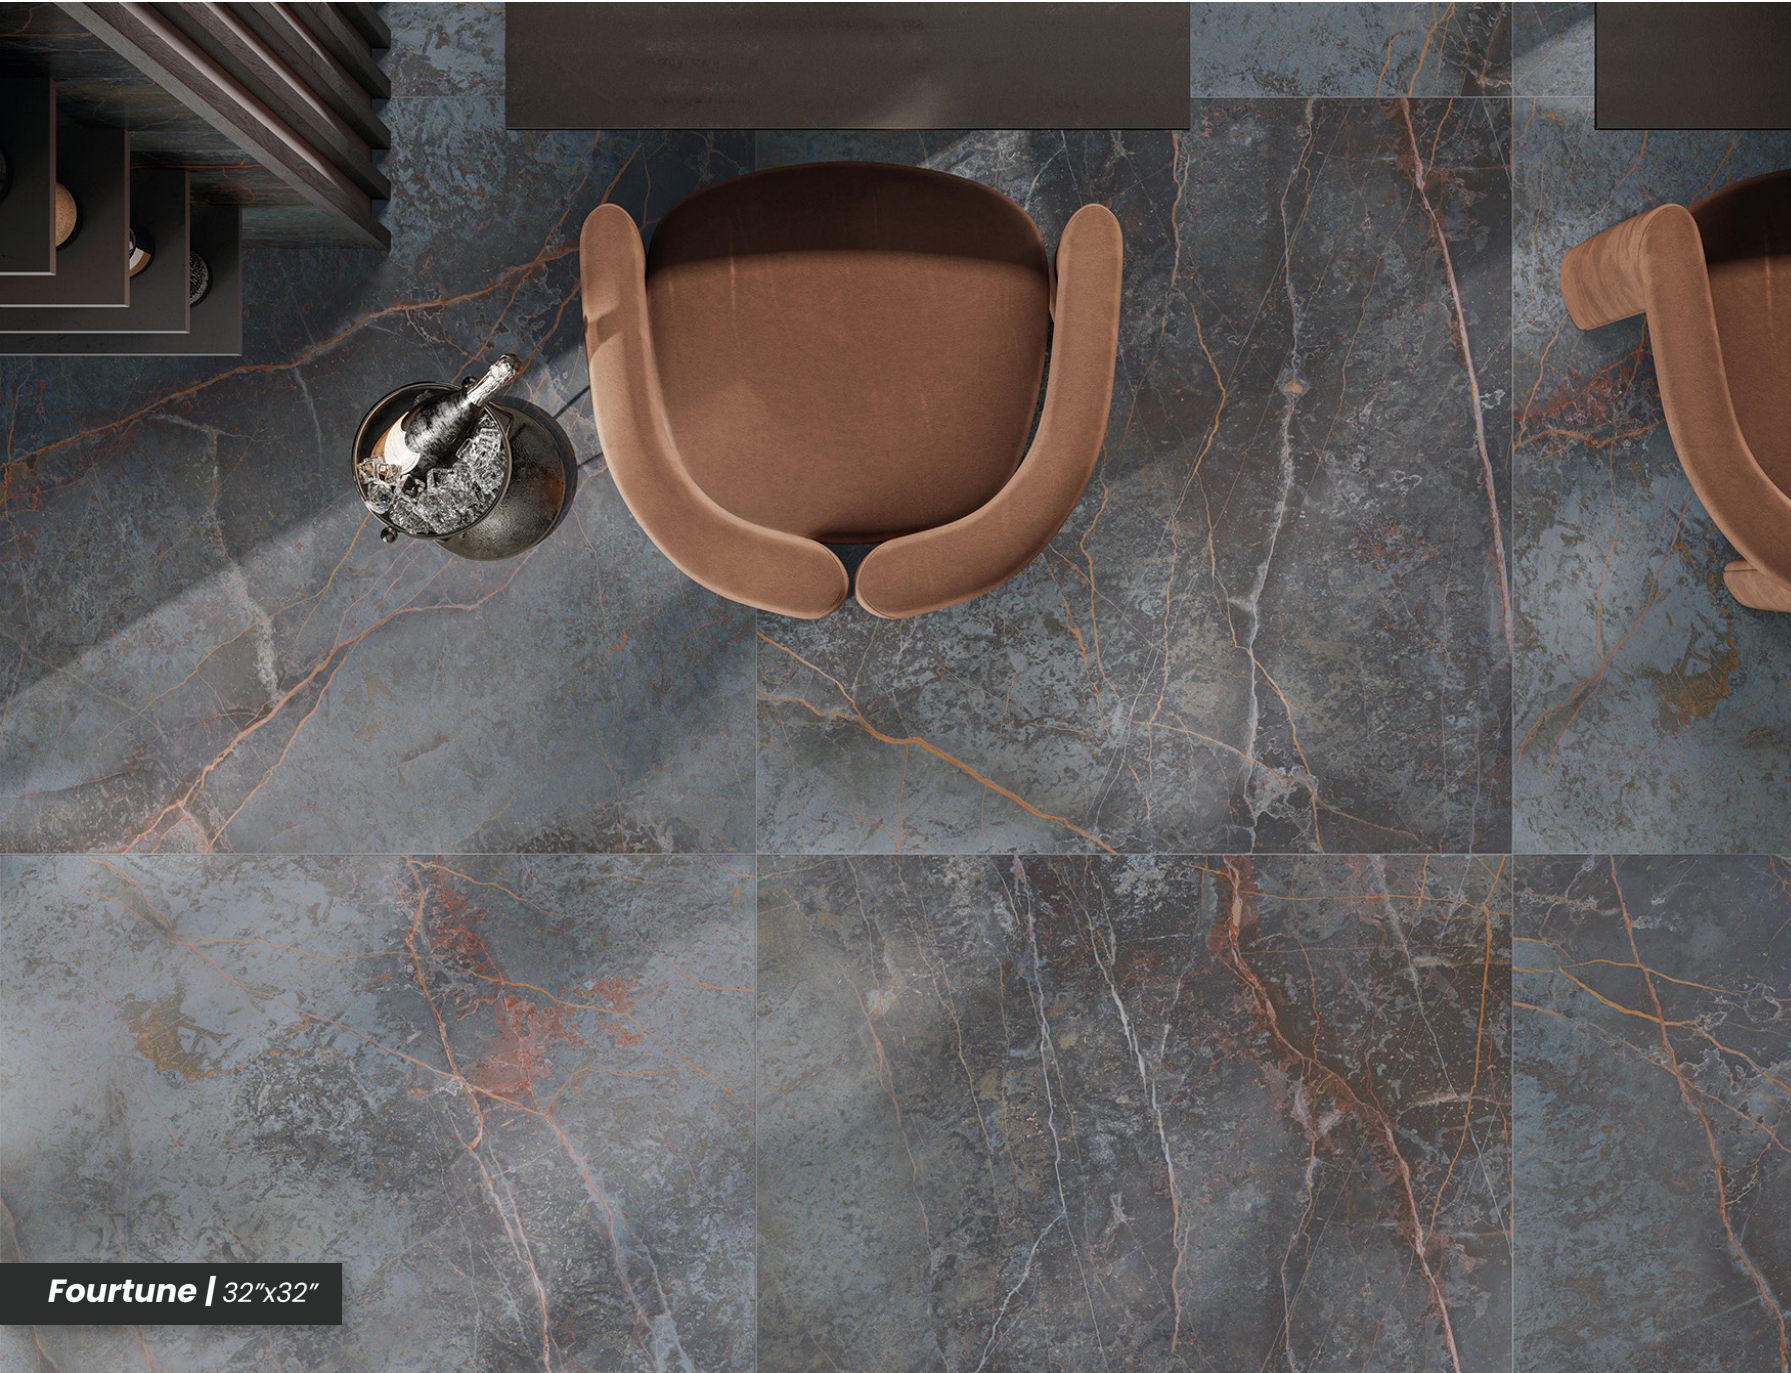

AGELESS

Fourtune | 32"x32"

Riverside | 24"x48"

Tile
Of
Italy

MALINE TILE
ELEVATE YOUR SHOWROOM

malinetile.com

AGELESS

PORCELAIN TILE

Technical Data

Thickness	9 MM
Frost Resistant	Yes
Finish	Matte
Application	Interior/Exterior
Rectified	Yes

Lead Time

In Stock/Quick Ship

Sizes

2"x2" Mosaic

Victoria | 32"x32"

Colors

Boulevard

Fortune

Riverside

Victoria

Packing Information

Size	Finish	Thickness	SF per Box	SF per Pallet	Pieces per Box
24"x48"	Matte	9 MM	15.50003	418.50084	3
32"x32"	Matte	9 MM	13.77781	551.1122	2
2"x2" Mosaic	Matte	9 MM	N/A	N/A	N/A
47"x110" <i>Victoria Only</i>	Matte	7 MM	35.95146	718.1681	1